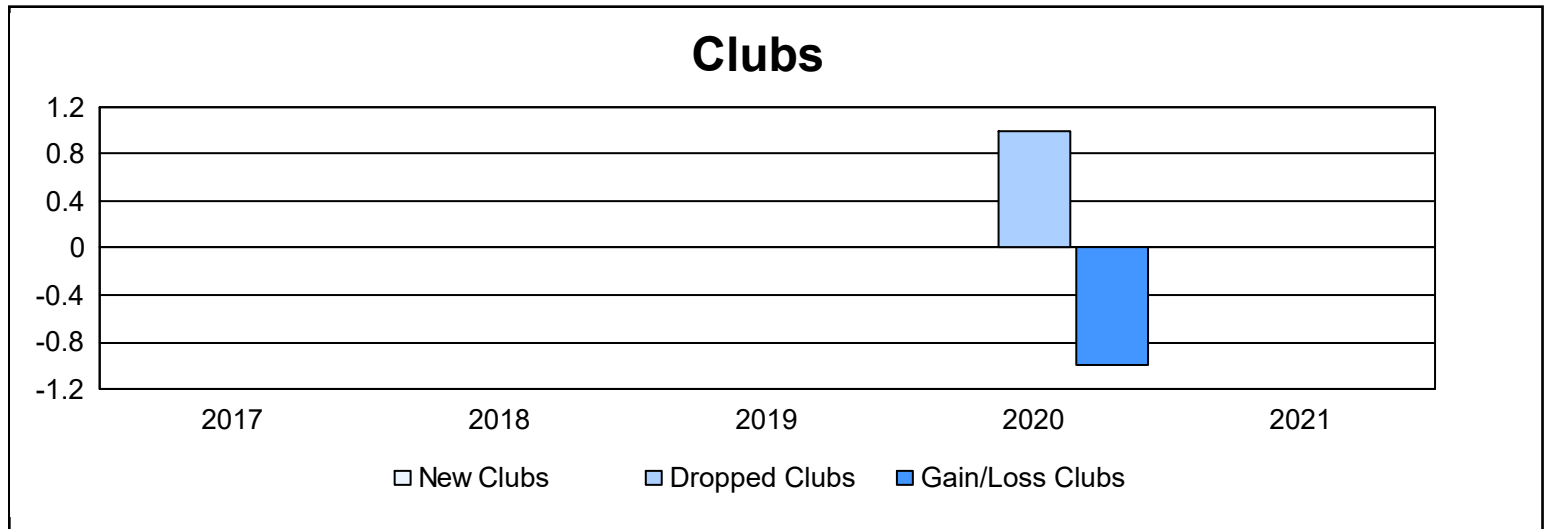

Year	New Clubs	Dropped Clubs	Gain/Loss Clubs	New Members	Charter Members	Reinstate Members	Transfer Members	Total Member Added	Total Members Dropped	Gain/Loss Members
2016-2017	0	0	0	58	6	1	1	66	126	-60
2017-2018	0	0	0	52	0	1	0	53	90	-37
2018-2019	0	0	0	54	0	0	4	58	93	-35
2019-2020	0	1	-1	33	0	0	0	33	102	-69
2020-2021	0	0	0	23	0	1	3	27	71	-44
<b>Average</b>	<b>0</b>	<b>0</b>	<b>0</b>	<b>44</b>	<b>1</b>	<b>1</b>	<b>2</b>	<b>47</b>	<b>96</b>	<b>-49</b>

### Membership Composition June 2021 Cumulative