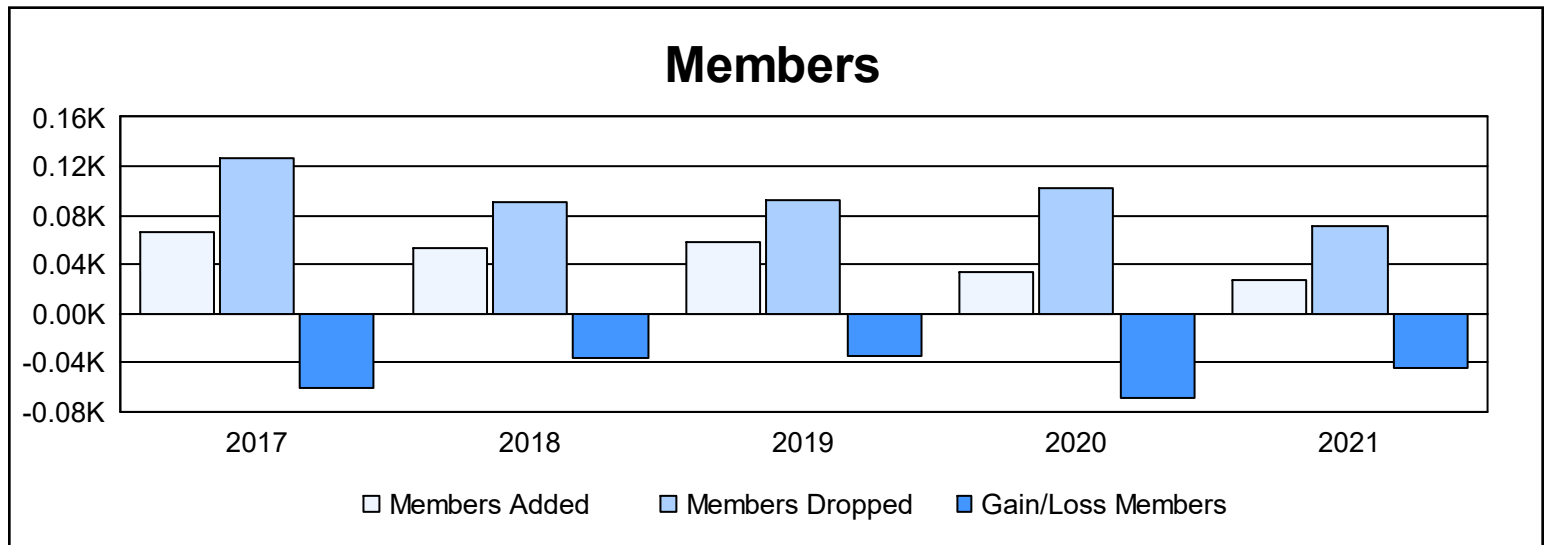

Year	New Clubs	Dropped Clubs	Gain/Loss Clubs	New Members	Charter Members	Reinstate Members	Transfer Members	Total Member Added	Total Members Dropped	Gain/Loss Members
2016-2017	0	0	0	58	6	1	1	66	126	-60
2017-2018	0	0	0	52	0	1	0	53	90	-37
2018-2019	0	0	0	54	0	0	4	58	93	-35
2019-2020	0	1	-1	33	0	0	0	33	102	-69
2020-2021	0	0	0	23	0	1	3	27	71	-44
<b>Average</b>	<b>0</b>	<b>0</b>	<b>0</b>	<b>44</b>	<b>1</b>	<b>1</b>	<b>2</b>	<b>47</b>	<b>96</b>	<b>-49</b>

### Membership Composition June 2021 Cumulative