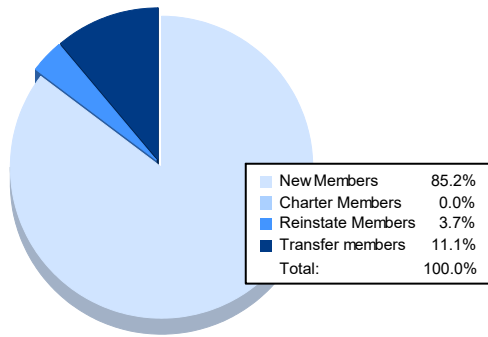

Year	New Clubs	Dropped Clubs	Gain/Loss Clubs	New Members	Charter Members	Reinstate Members	Transfer Members	Total Member Added	Total Members Dropped	Gain/Loss Members
2016-2017	0	0	0	58	6	1	1	66	126	-60
2017-2018	0	0	0	52	0	1	0	53	90	-37
2018-2019	0	0	0	54	0	0	4	58	93	-35
2019-2020	0	1	-1	33	0	0	0	33	102	-69
2020-2021	0	0	0	23	0	1	3	27	71	-44
<b>Average</b>	<b>0</b>	<b>0</b>	<b>0</b>	<b>44</b>	<b>1</b>	<b>1</b>	<b>2</b>	<b>47</b>	<b>96</b>	<b>-49</b>

### Membership Composition June 2021 Cumulative